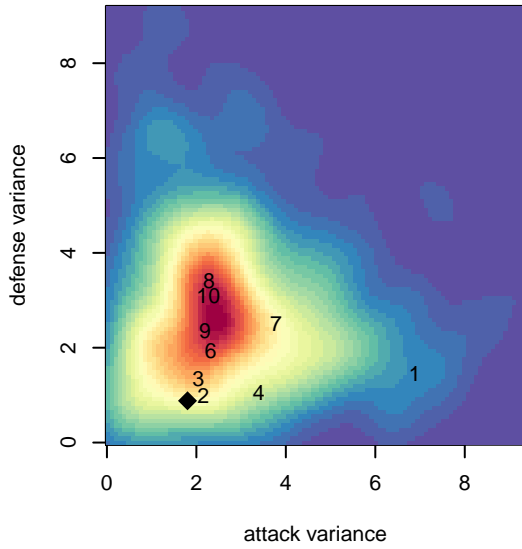

BIFC White B06

Bainbridge Island FC
 Bainbridge Island, WA
 B06 total strength=319
 attack=0.23 defense=0.15
 fall league = NPSL Div 3 (06) U11

alt names used:
 BIFC B06 White
 Bainbridge Island FC White B06
 BIFC B06 White
 BIFC B06 White
 Bainbridge Island FC White B06

Venues played:
 2016 KCC BU11 B
 2016 KCC BU11
 2016 Dungeness Cup BU11 Olympic
 2016 Island Cup BU11 Silver
 2016 NPSL Division 3 (06) U11

**attack and defense variance (black dot)
relative to other teams
and top 10 in region**