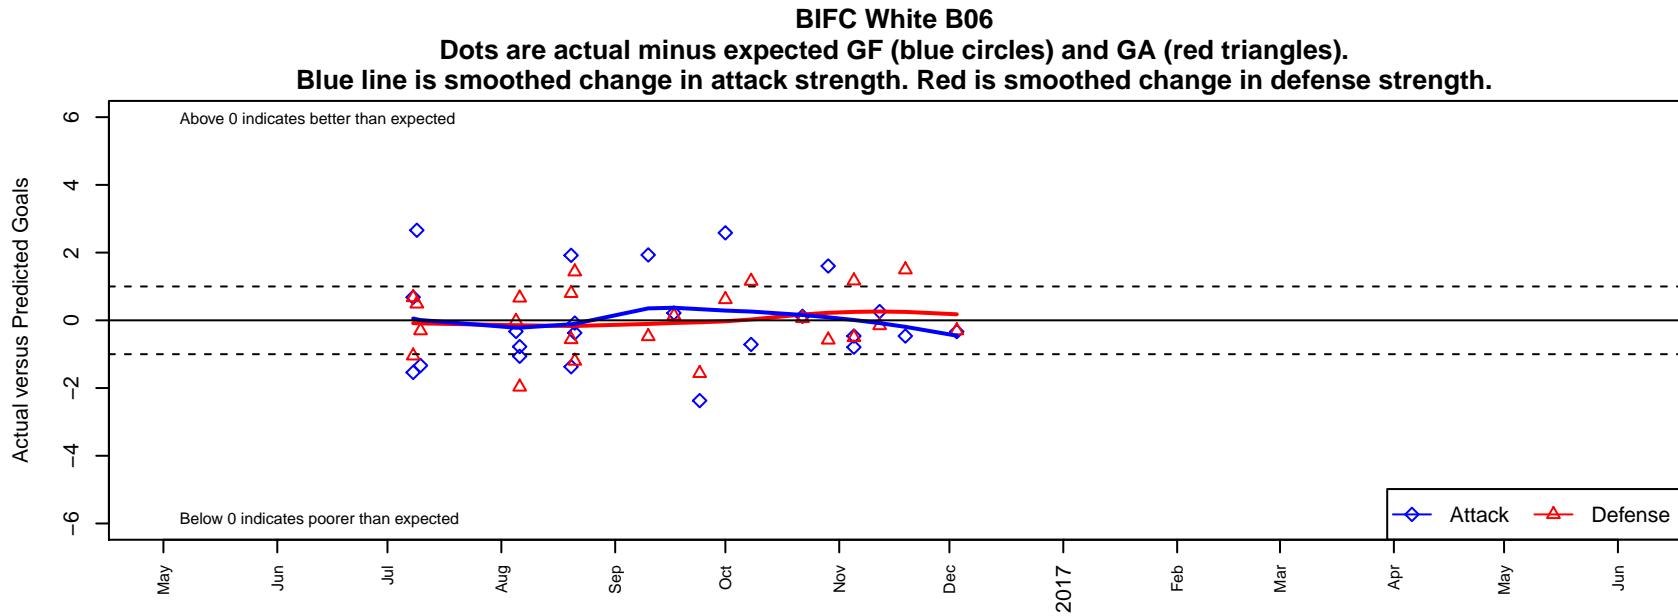

BIFC White B06

Bainbridge Island FC
 Bainbridge Island, WA
 B06 total strength=319
 attack=0.23 defense=0.15
 fall league = NPSL Div 3 (06) U11

alt names used:
 BIFC B06 White
 Bainbridge Island FC White B06
 BIFC B06 White
 BIFC B06 White
 Bainbridge Island FC White B06

Venues played:
 2016 KCC BU11 B
 2016 KCC BU11
 2016 Dungeness Cup BU11 Olympic
 2016 Island Cup BU11 Silver
 2016 NPSL Division 3 (06) U11

**attack and defense variance (black dot)
relative to other teams
and top 10 in region**