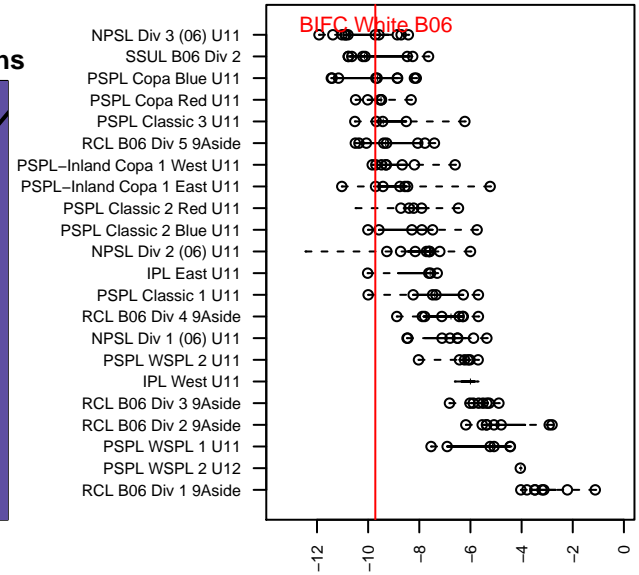

**attack and defense rating
relative to others at age
and all opponents in last 13 months**