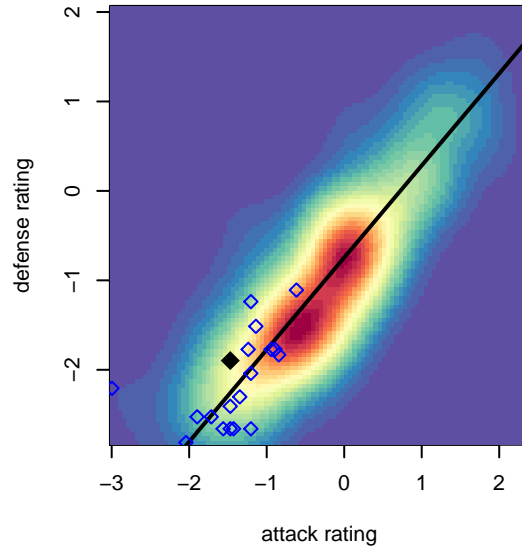

**attack and defense rating
relative to others at age
and all opponents in last 13 months**